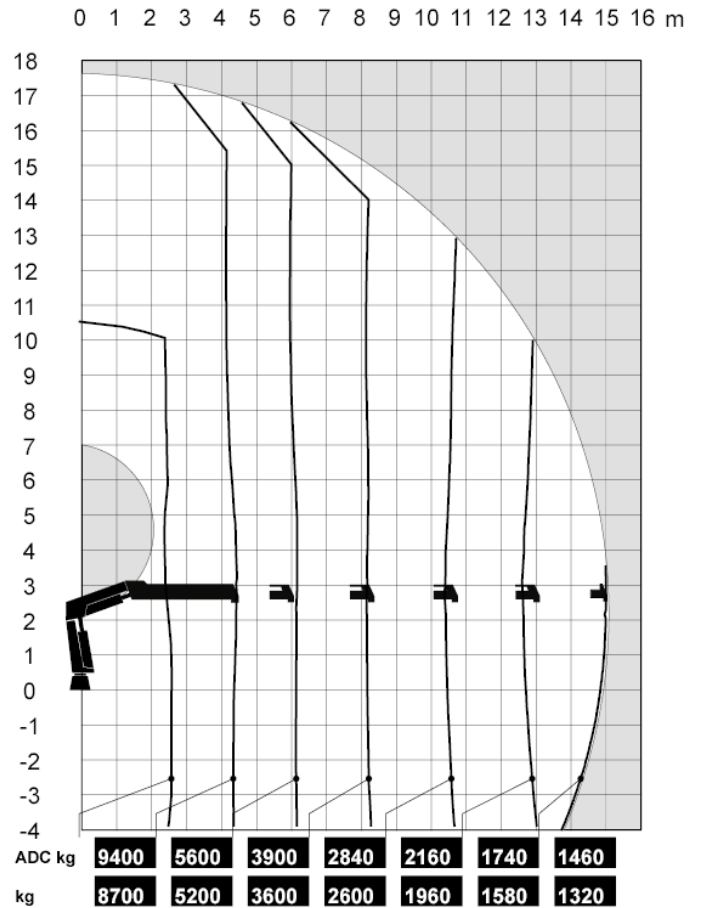

**HIAB**

Hiab is part of Cargotec Corporation

Version		HIAB 288 EP-5 HiDuo
M _{dyn}		334 kNm
Lifting capacity	kNm	227
Lifting capacity	tm	23,1
Lifting capacity (ADC)	kNm	246
Lifting capacity (ADC)	tm	25,1
Outreach - lifting capacity, standard	m-kg	2,6 - 9 400
		4,5 - 5 600
		6,2 - 3 900
		8,2 - 2 840
		10,4 - 2 160
		12,7 - 1 740
		15,0 - 1 460
Outreach - lifting capacity, manual extensions	m-kg	17,2 - 1 200
Hydraulic outreach, standard	m	15,1
Outreach, manual extensions	m	17,3
Rec. oil flow	l/min	70 - 90
Slewing angle	Ø	190 - 420
Max slope viable at full capacity	°	5
Slewing torque, gross	kNm	34,0
Slewing speed	°/s	15
Lifting speed at standard hydraulic outreach	m/s	2,3
Height in folded position	mm	2 335
Width in folded position	mm	2 500
Install space required with hose and pipe kit	mm	1 192
Weight		
Crane in standard version without support legs	kg	3 150
Support leg equipment	kg	381 - 478

HIAB XS 288 EP-5 HIDUO